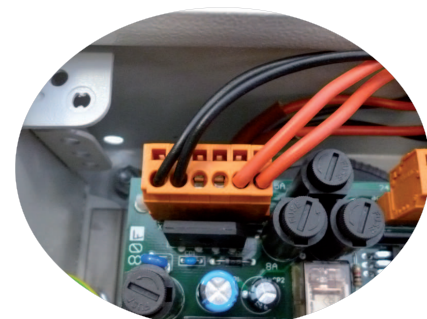

Feeding for LR128 E or LR180 E lock

ANS180

Legende: n = black
br = brown
bl = blue
v/j = green/yellow
gr = gray
rg = red
bc = white

ref.: ANS180/24

ref.: ANS180/48