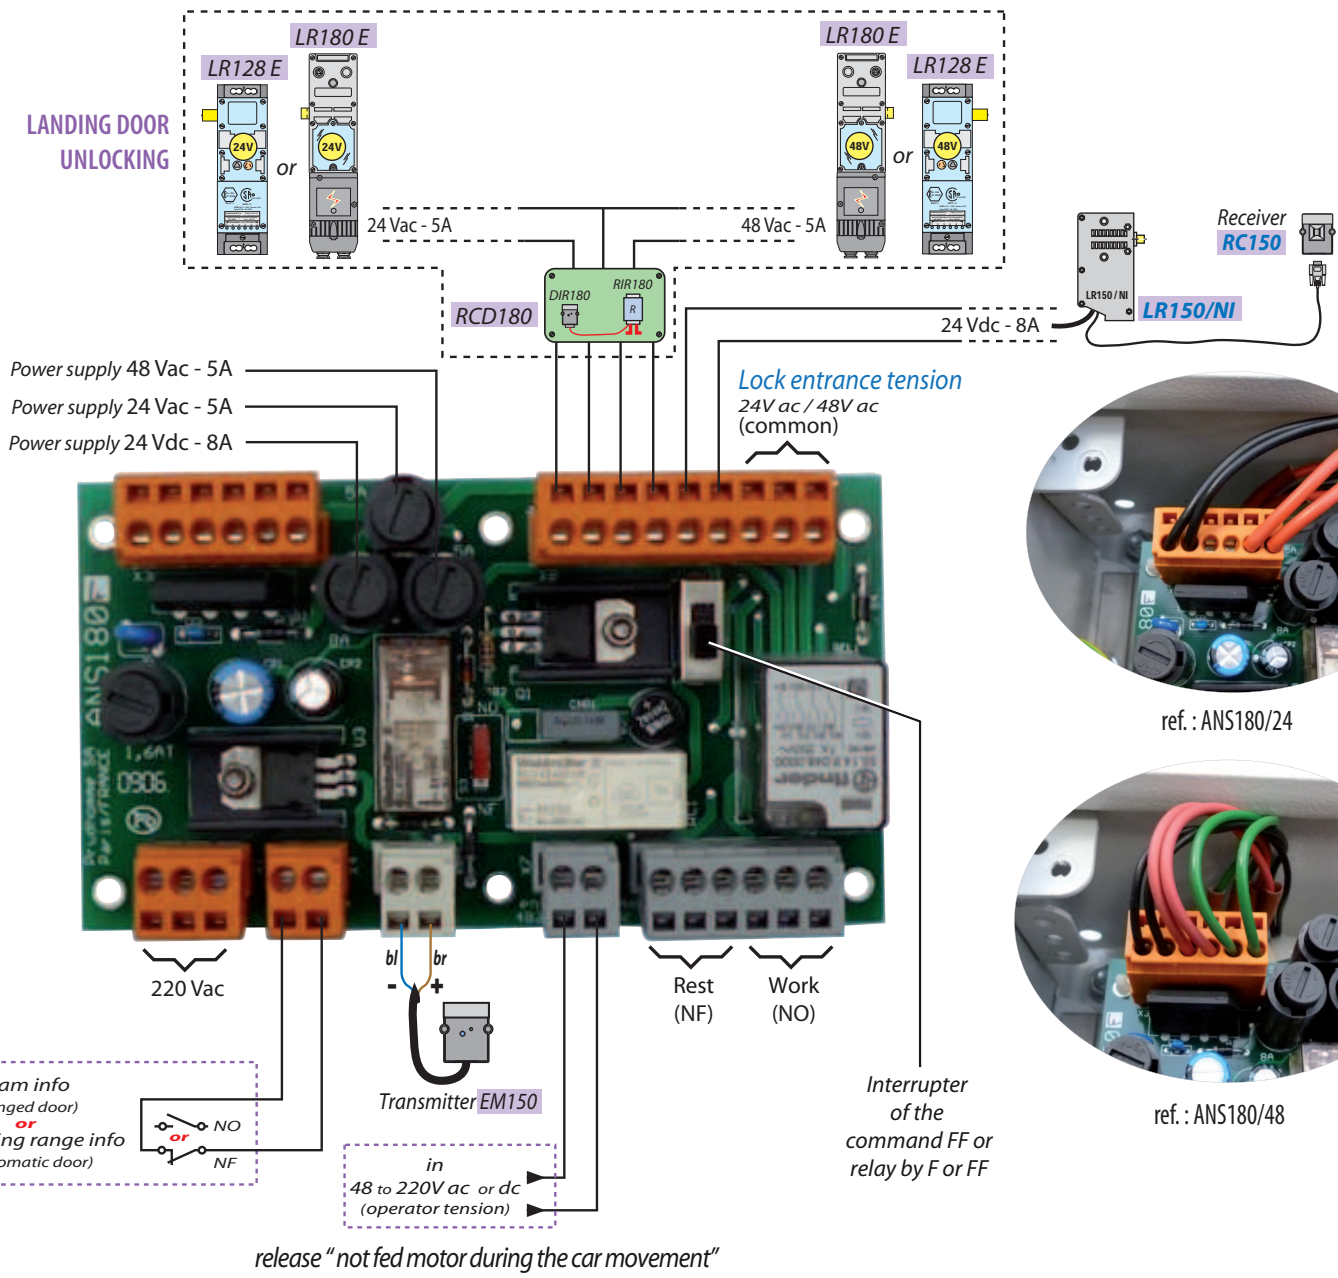

Feeding for LR128 E or LR180 E lock

ANS180

Legende: n = black
br = brown
bl = blue
v/j = green/yellow
gr = gray
rg = red
bc = white

ref.: ANS180/24

ref.: ANS180/48