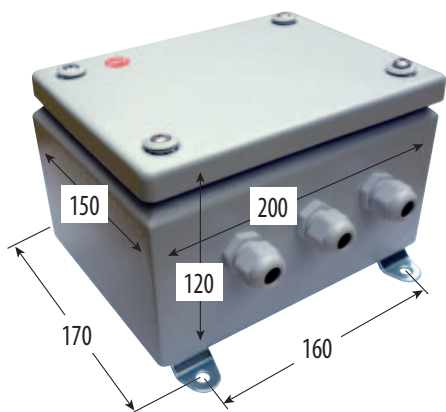

Feeding for LR128 E or LR180 E lock

ANS180

Legende: n = black
br = brown
bl = blue
v/j = green/yellow
gr = gray
rg = red
bc = white

ref.: ANS180/24

ref.: ANS180/48